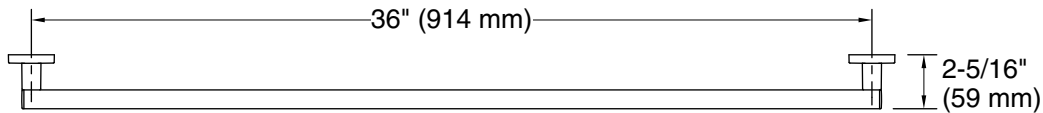

Features

- 36" (914 mm) bar.
- Provides minimum 300 lb load capacity.

Material

- Premium metal construction for durability and reliability.
- KOHLER finishes resist corrosion and tarnishing.

Installation

- Coordinates with other products in the Square collection.
- Installation hardware and template included.

Color tiles intended for reference only.

Color	Code	Description
	CP	Polished Chrome
	BN	Vibrant® Brushed Nickel
	BL	Matte Black
	2MB	Vibrant® Brushed Moderne Brass

Technical Information

All product dimensions are nominal.