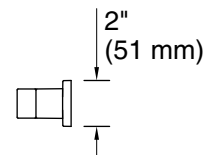

Technical Information

All product dimensions are nominal.

Installation Type: Wall-mount

Material: Zinc, Stainless Steel

Notes

Install this product according to the installation instructions.

WARNING: Risk of personal injury. The wall plates on the grab bar must be mounted to a brace between the wall studs. This will ensure that the weight of the user is adequately supported.

ADA compliant when installed to the specific requirements of these regulations.